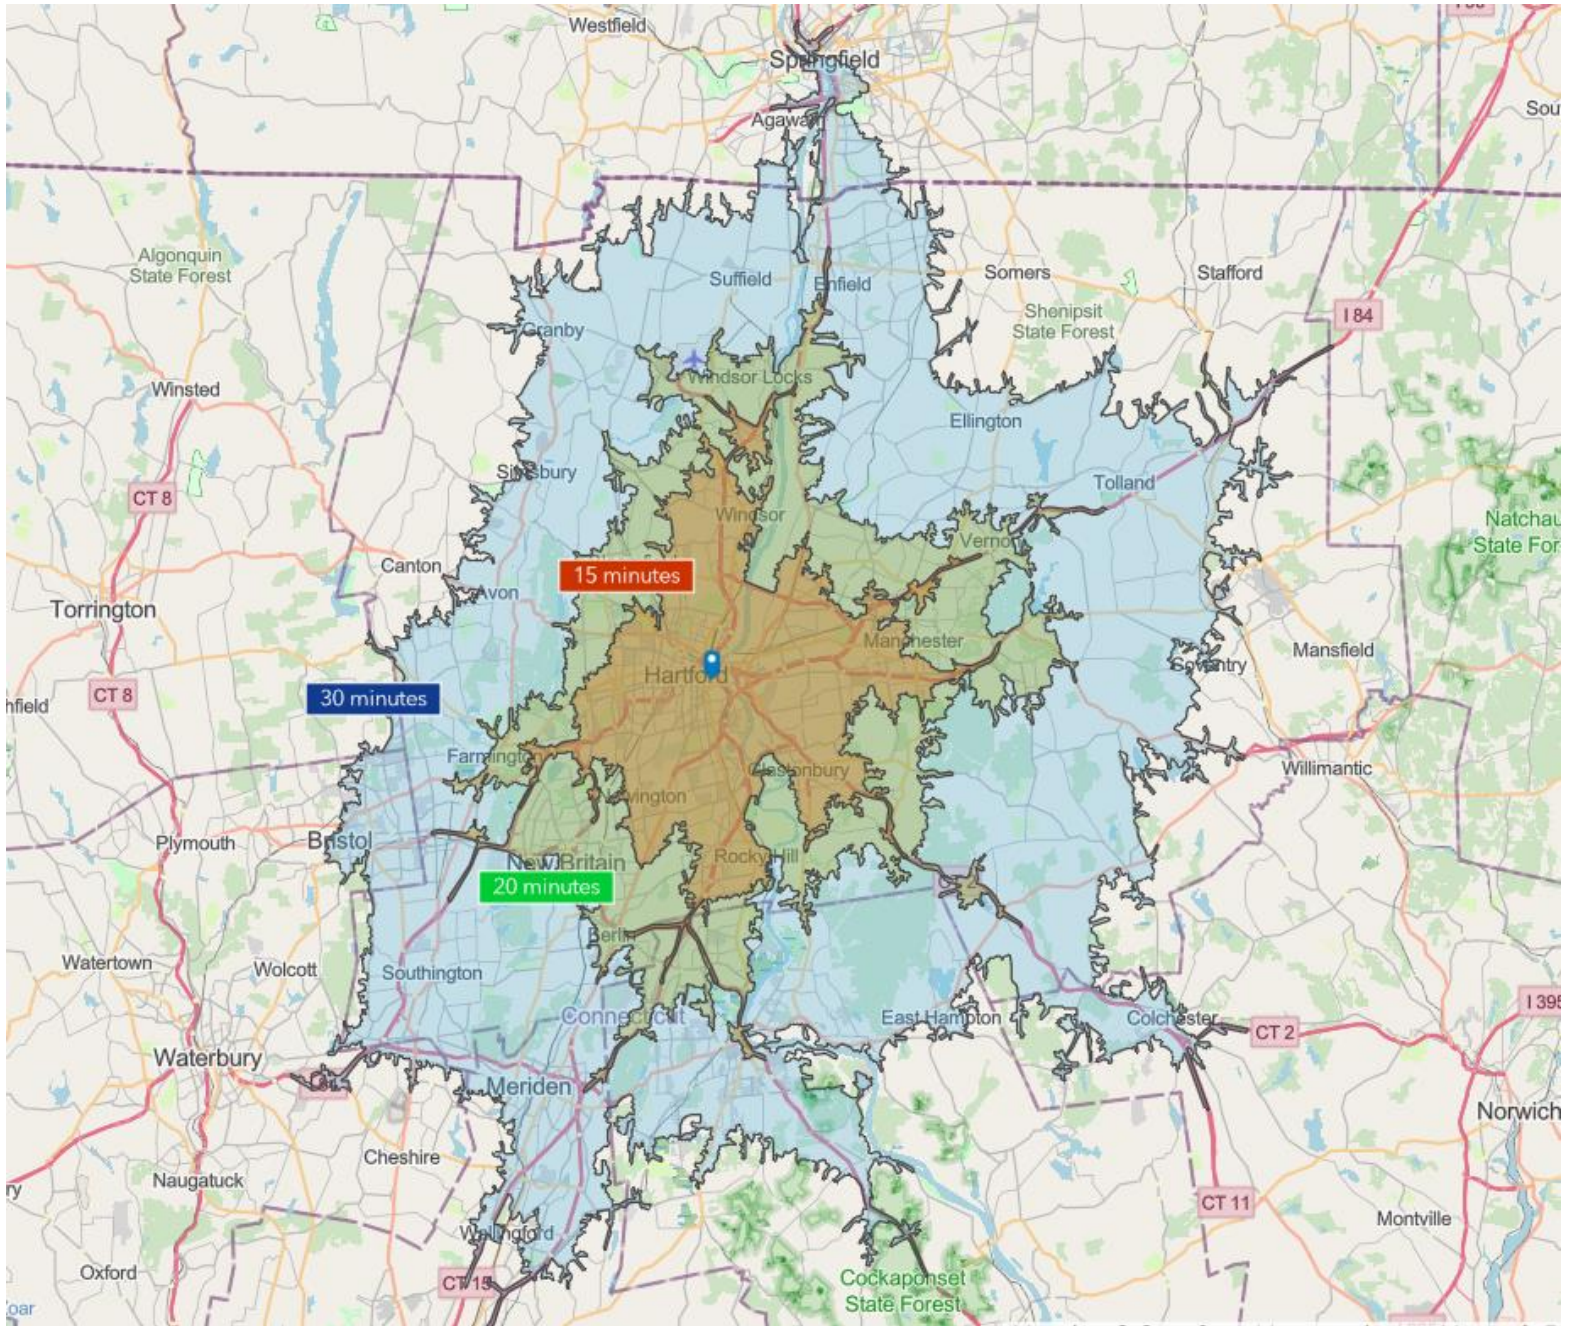

Drive-Time Analysis

Front Street, Hartford

Drive Time	Population
15 Minutes	358,278
20 Minutes	605,480
30 Minutes	1,107,737